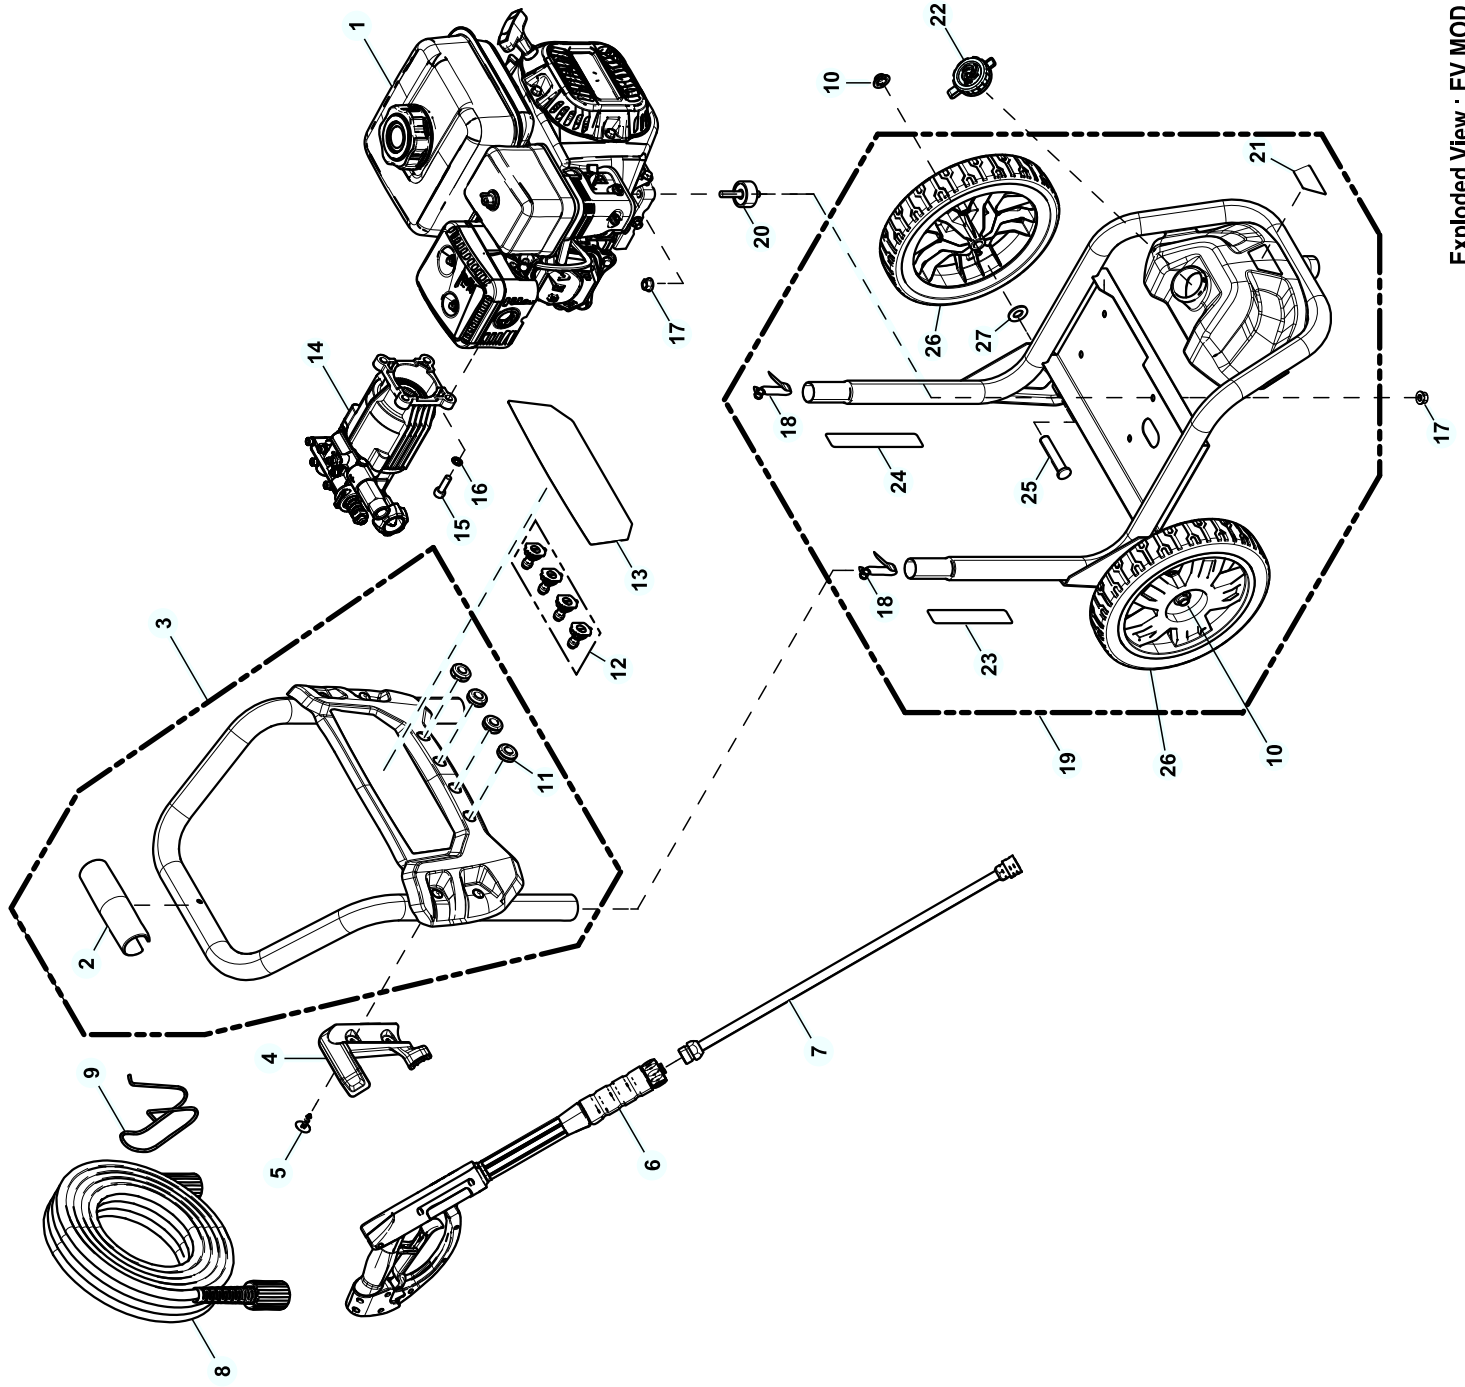

GROUP EV

EXPLODED VIEW: EV MOD PLTFRM 2900PSI**DRAWING #: 10000045894****GROUP EV**

ITEM	PART#	QTY.	DESCRIPTION
1	OK8430	1	ENGINE
2	OL4739	1	HANDLE C-GRIP
3	10000012847	1	HANDLE KIT PW RESI NO DECAL
4	OL4738	1	HOLSTER GUN
5	OJ1449	2	FASTENER RIBBED SHANK CHRSTM T
6	OH9642A	1	GUN ASSEMBLY
7	OH9640	1	LANCE ASSY-20" LONG
8	OK0921	1	HOSE 25'X1/4" W/M22 CONN
9	OJ3052	1	HOOK-HOSE
10	OK9974	2	PUSH NUT
11	OJ3079	4	GROMMET-NOZZLE
12	OH9617A	1	KIT-NOZZLE
13	10000045893	1	DECAL NOZZLE BILLBOARD 2900
14	10000037099	1	PUMP AXIAL
15	OJ3315	4	SCREW SHC M8-1.25X25 C8.8 ZP
16	G092479	4	WASHER LOCK M8 RIBBED
17	G067989	8	NUT HEX FL WHIZ M8-1.25
18	OG5442	2	SNAP BUTTON
19	10000027441	1	CRADLE KIT
20	G021217	4	VIB MOUNT
21	OL2091	1	DECAL NO NOT USE BLEACH
22	OK4078A	1	CAP CHEM TANK W/HOSE CUTOUT
23	OJ3374	1	DECAL QUICK START
24	OK6007	1	DECAL QUICK START
25	10000021533	2	PIN AXLE
26	OJ6276	2	WHEEL
27	G0G22704	2	WASHER
28	10000044632	1	HOSE CHEMICAL WITH FILTER (NOT SHOWN)